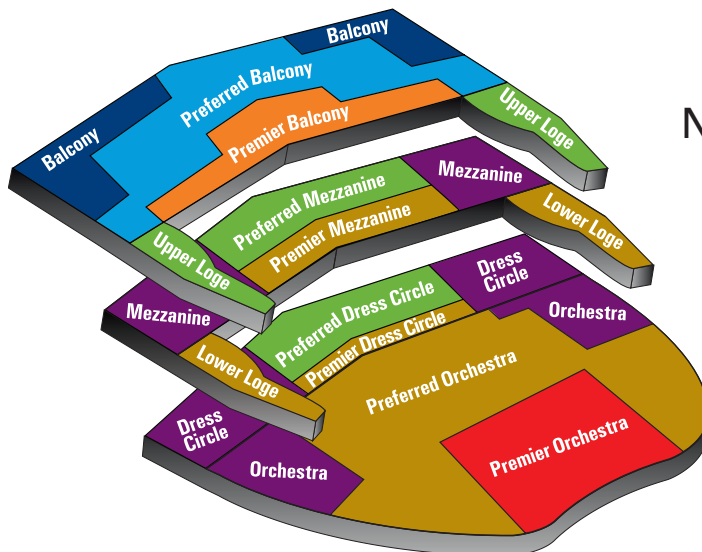

# GROUP PRICES

Whether you're planning a traditional Group or a *participate* group, everyone is eligible for the same great ticket deals at San Diego Opera.

For 2012, we're thrilled to be able to offer the group **special ticket pricing** for both Tuesday and Friday performances. Groups are welcome at all our performances, of course, but discounts apply only on Tuesday and Friday evenings.

Don't forget, San Diego Opera always waives the \$7.50 handling fee on **all** group transactions!

THEATRE SECTION	TUESDAY AND FRIDAY PRICES (special group discounted rates)	SATURDAY PRICES	SUNDAY PRICES
Premier Orchestra	\$210	\$275	\$220
Preferred Orchestra, Preferred Dress Circle, Preferred Mezzanine, Lower Loge	\$190	\$250	\$210
Preferred Dress Circle, Preferred Mezzanine, Upper Loge	\$150	\$180	\$180
Orchestra, Dress Circle, Mezzanine	\$120	\$130	\$130
Premier Balcony	\$110	\$120	\$120
Preferred Balcony	\$80	\$100	\$100
Balcony	\$40	\$50	\$50

NEW 2012 SEATING CHART  
SAN DIEGO CIVIC THEATRE